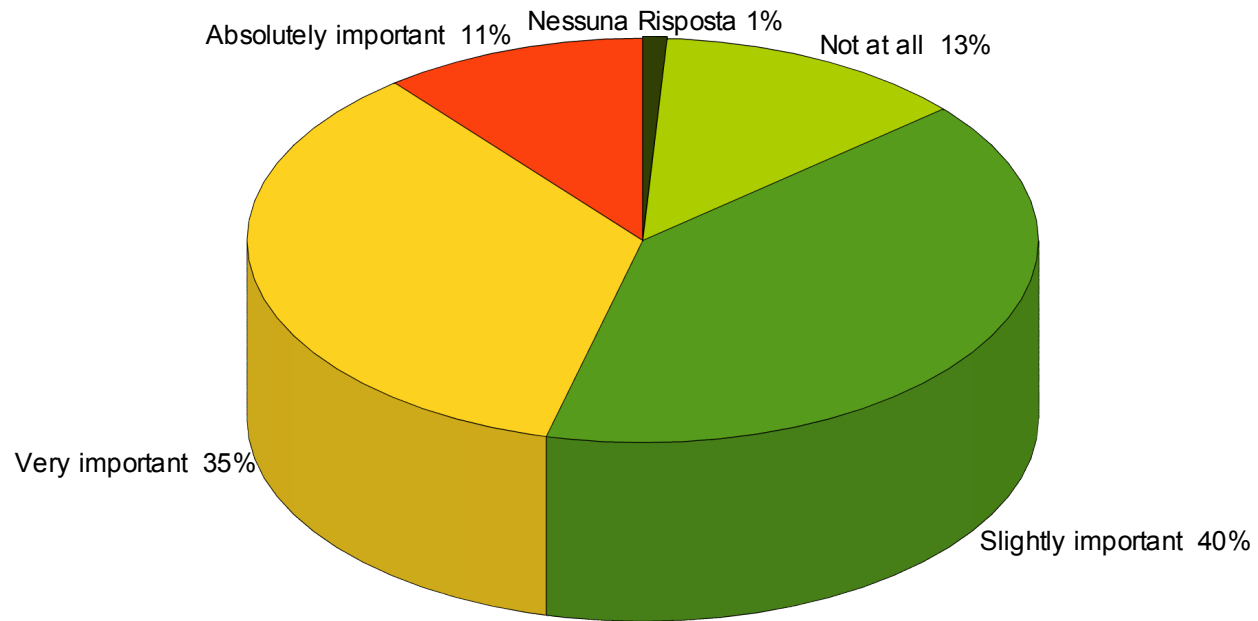

Domanda 2

Domanda 2: How important would be for your working activities to have an organizer application for the management of private and shared calendars?

Absolutely important	11
Very important	36
Slightly important	41
Not at all	13
Nessuna Risposta	1
102	