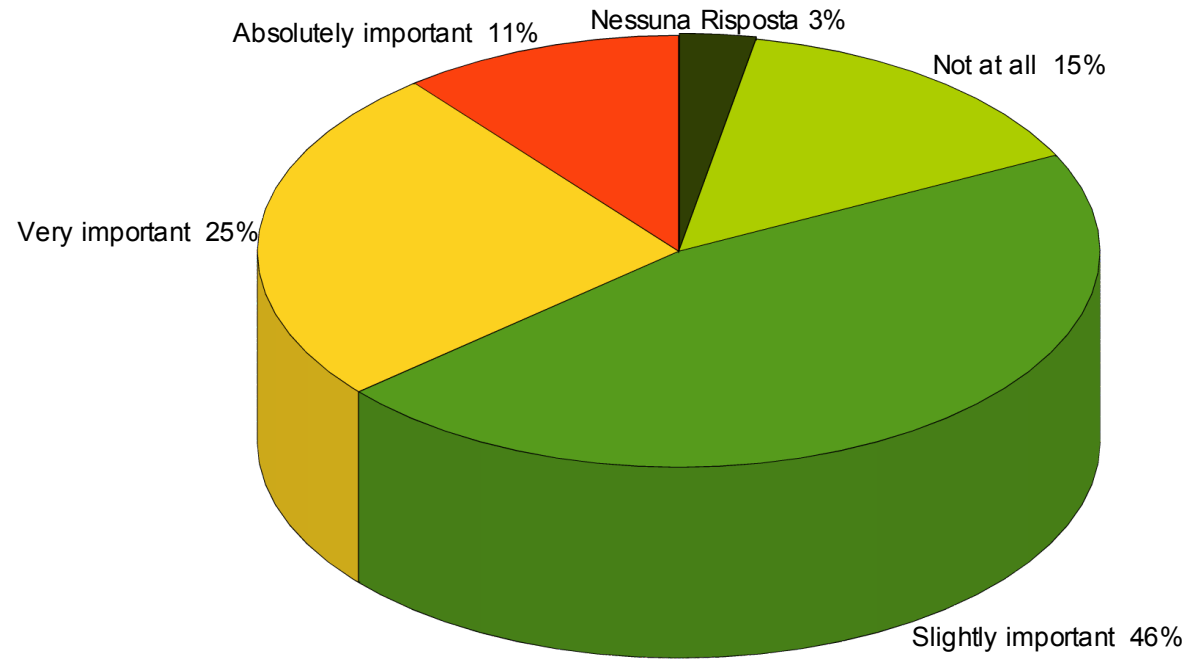

Domanda 3

Domanda 3: How important would be for your working activities to have a service for the management of centralized and shared address books?

Absolutely important	11
Very important	26
Slightly important	47
Not at all	15
Nessuna Risposta	3
	102